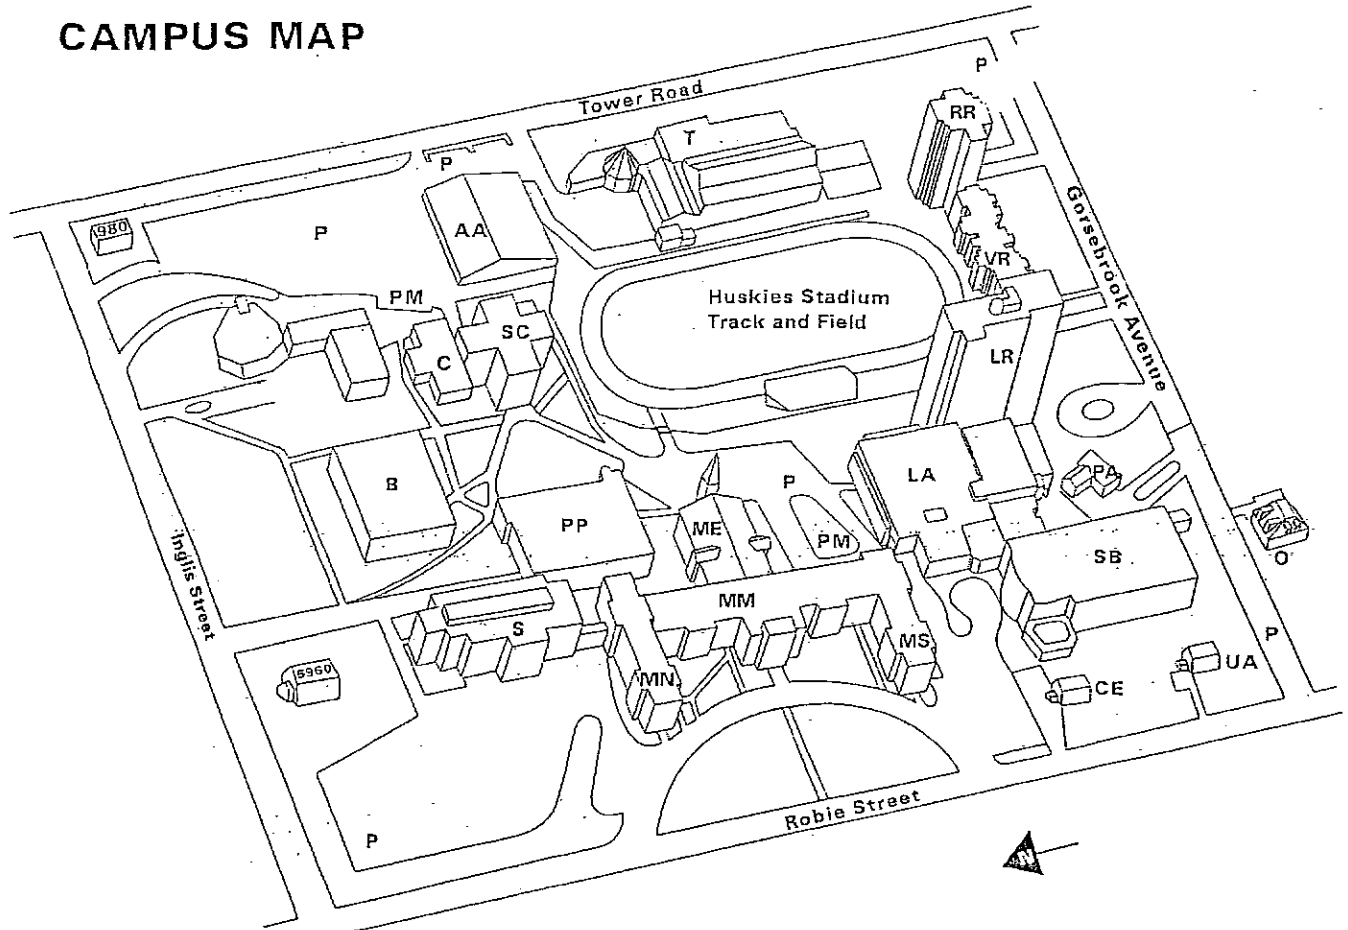

SAINT MARY'S
UNIVERSITY SINCE 1802

One University. One World. Yours.

Halifax, Nova Scotia, Canada

website: www.smu.ca

CAMPUS MAP

Legend

AA	Alumni Arena	SB	Sobey Building
B	Burke Building	SC	O'Donnell Hennessey Student Centre
C	Cafeteria (2)	T	The Tower
CE	Continuing Education	UA	Development Alumni
LA	Loyola Academic Complex	VR	Vanier Residence
LR	Loyola Residence	980	TESL Centre
ME	McNally East Wing	5960	Gorsebrook Research Institute
MM	McNally Main		
MN	McNally North Wing		
MS	McNally South Wing		
O	The Oaks/International Activities	1	Residence Check-In Entrance
P	Parking	GP	Guest Parking with Pass
PA	Public Affairs/Institutional Research		
PM	Parking Meters		
PPL	Patrick Power Library **		
RR	Rice Residence 5825 Gorsebrook Ave*		
S	Science Building		

* **General Synod Venues**

** Patrick Power Library has photocopiers and computers with internet access